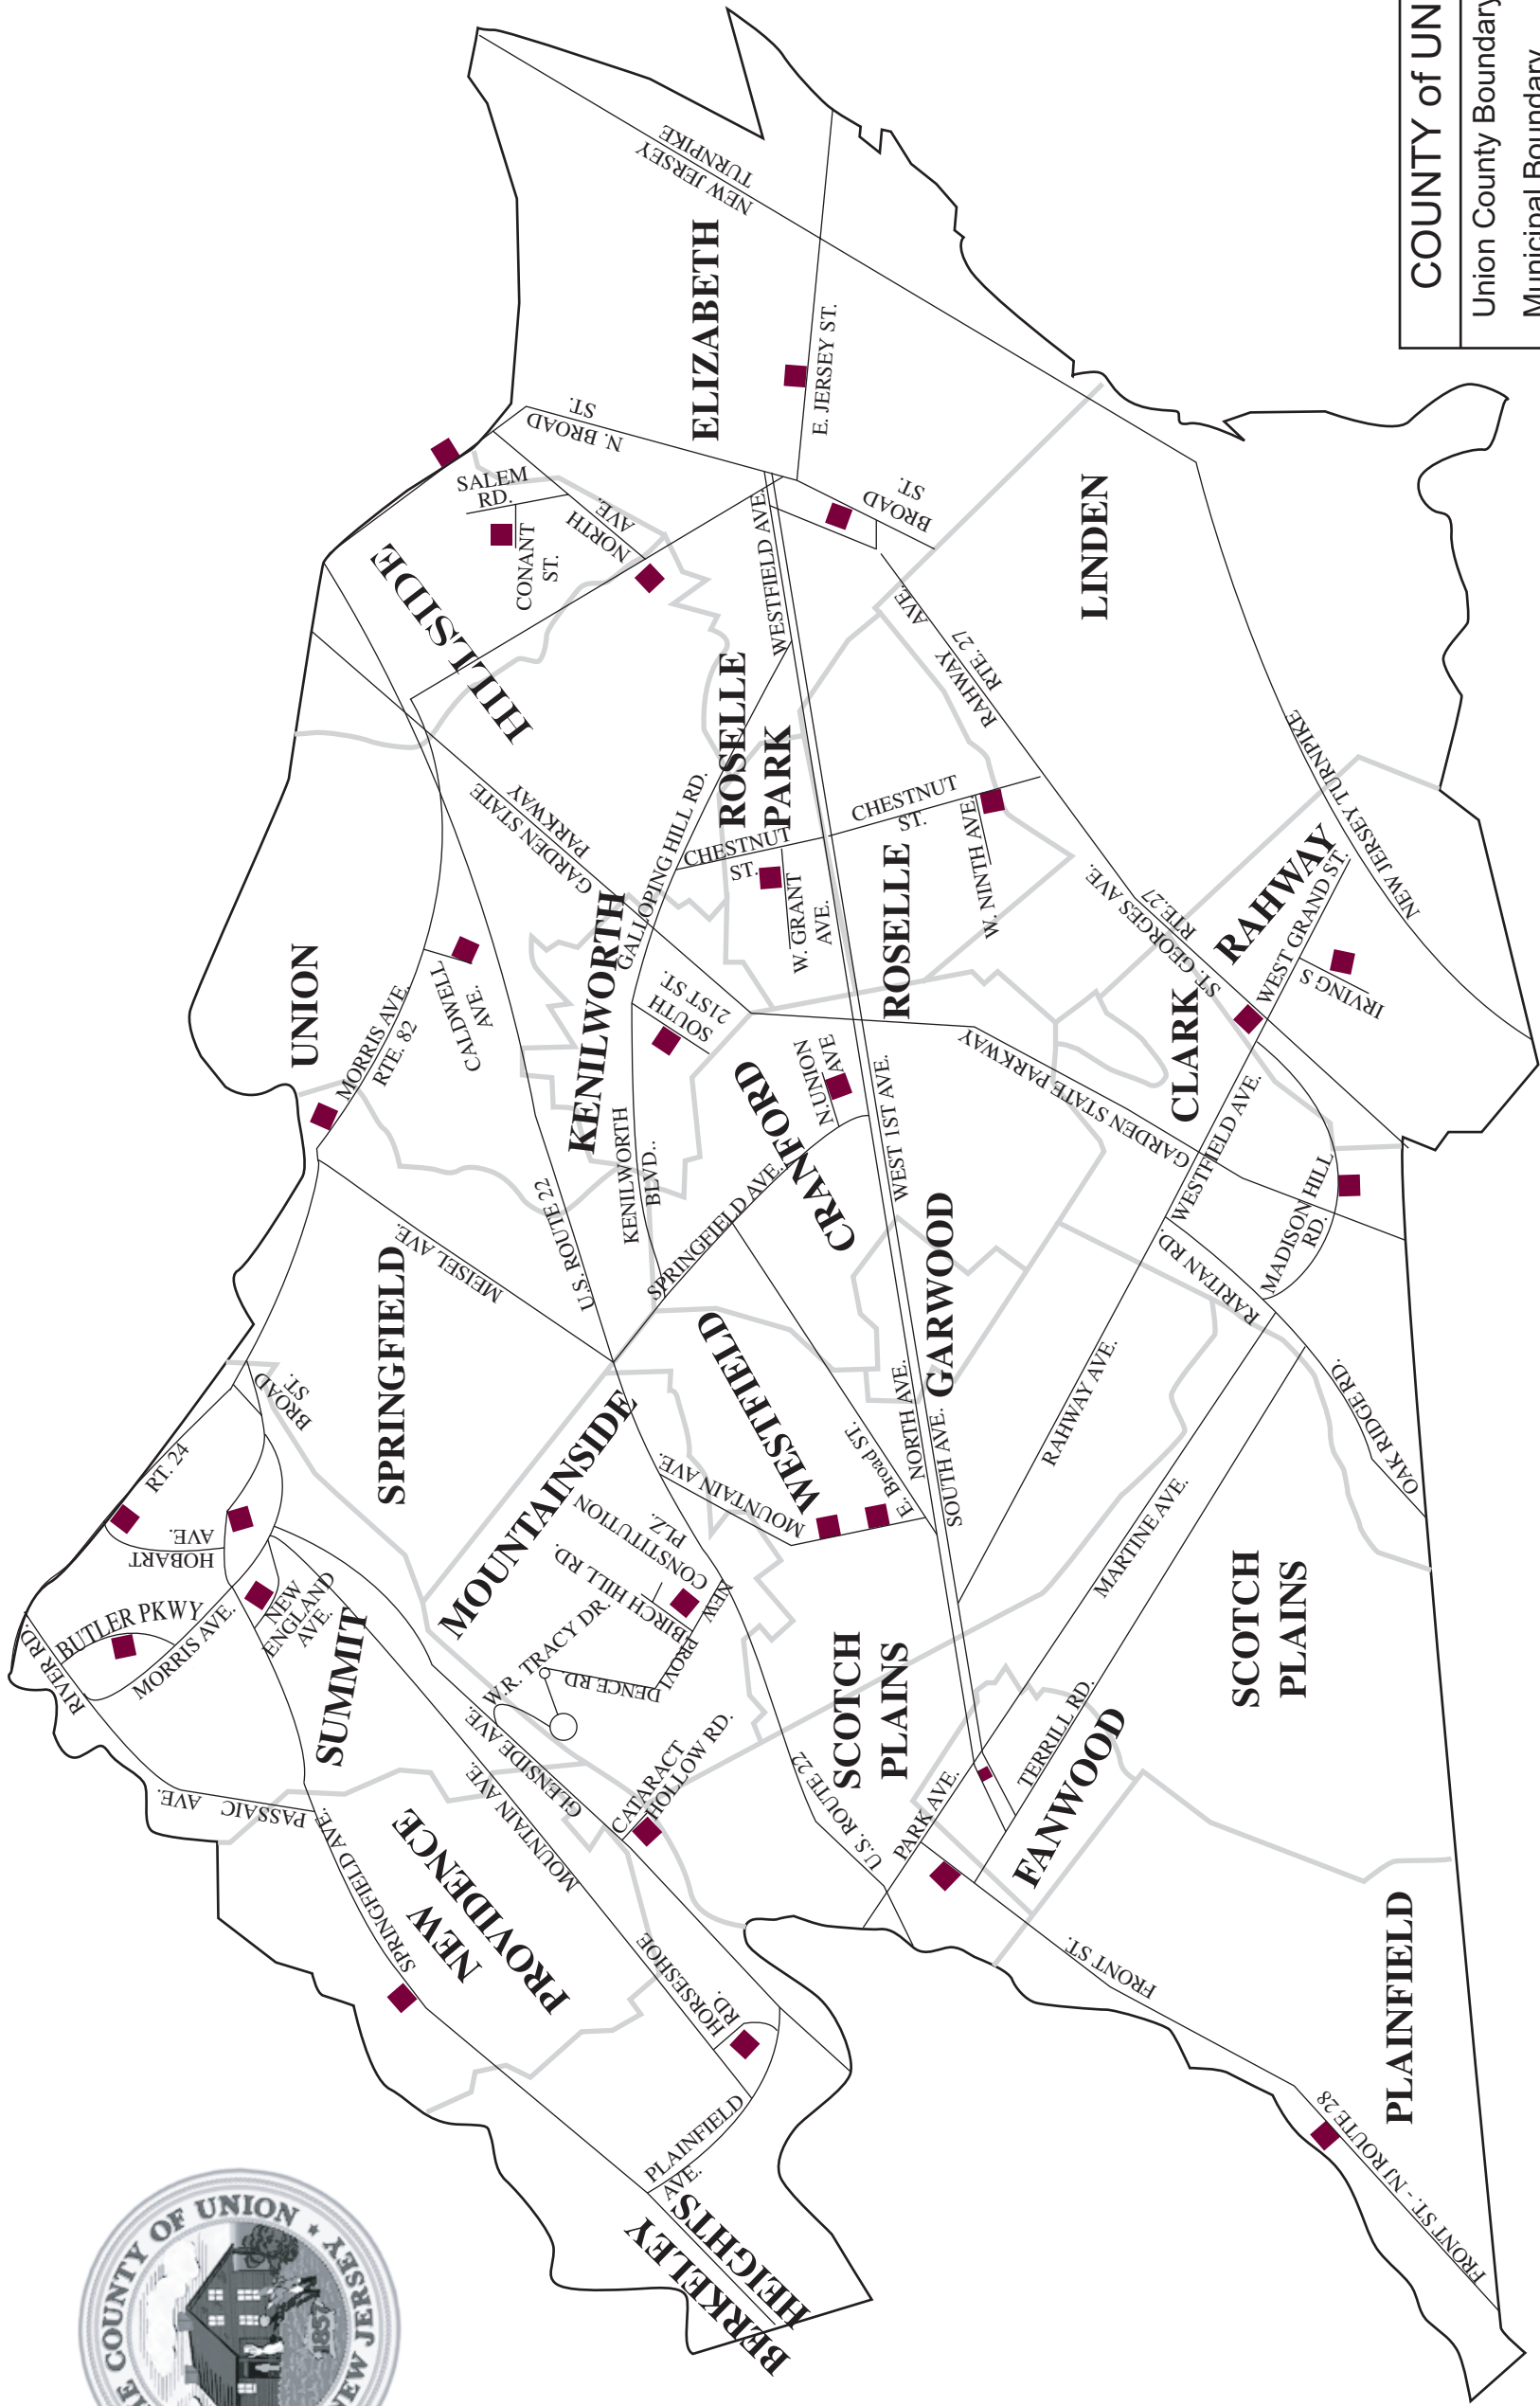

FOUR CENTURIES OF UNION COUNTY HISTORY

COUNTY OF UNION LEGEND	
Union County Boundary	
Municipal Boundary	
Major Road	
Historic Site	